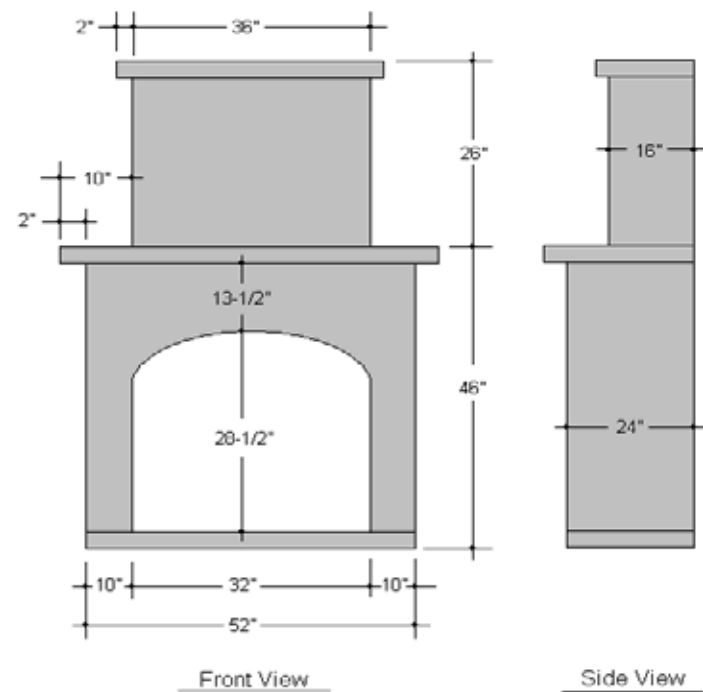

The Touchstone Wood/Gas Rough-In Fireplace

The Touchstone outdoor rough-in fireplace is the perfect addition to your outdoor living space. The fireplace design takes the guess work out of the complicated construction of a wood or gas fireplace that vents properly and allows personal options and finishes.

The fireplace tilt-up design of reinforced concrete and brick firebox (not included) can be built in a day and ready for stucco, stone, tile or any finish that compliment your taste and décor.

The fireplace is fitted with a 24ga. galvanized smoke box and flue that ensures proper ventilation.

The simple contemporary design can be changed or added to enhancing your outdoor living space creating a "one of a kind" outdoor living experience.

TOUCHSTONE
PRODUCTS

TOUCHSTONE
PRODUCTS